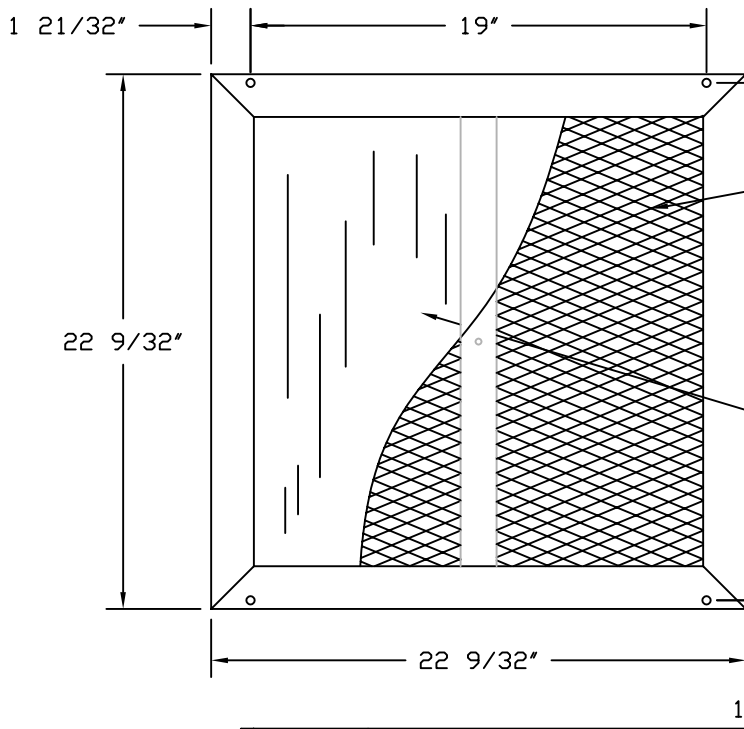

GS-493-2424-SF

SIZE CODE	FILTER SIZE		RATED FLOW(CFM)	PD "w.g.	
	HEIGHT	WIDTH		493	591
2424	22-9/32"	22-9/32"	360	0.66	0.80
2448	22-9/32"	46-9/32"	720	0.66	0.80
2436	22-9/32"	34-9/32"	540	0.66	0.80

- DOWNSTREAM GRILLE
EXPANDED CRS STANDARD
- SF - STAINLESS STEEL PERF 40%
 - CF - CRS PERF 40%
 - AF - ANODIZED ALUMINUM PERF 40%

- FILTER MEDIA
- 493 - 007 DIMPLE PLEAT
 - 591 - 009 DIMPLE PLEAT

TITLE:
CLEANROOM PRODUCT, PUREFLO GS
REPLACEMENT FILTER

Flanders
FLANDERS FILTERS, INC.

DRAWING NO.
GS FLTR

SPACE
Filters Pty Ltd
1500 753 451