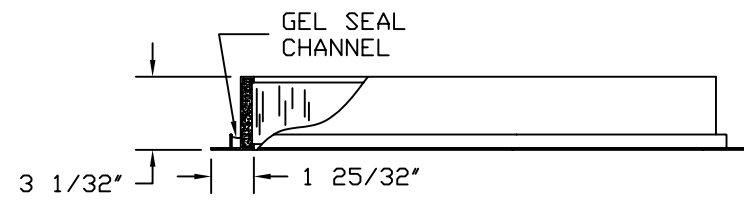

GS-493-2424-SF

SIZE CODE	FILTER SIZE		RATED FLOW(CFM)	PD "w.g.	
	HEIGHT	WIDTH		493	591
2424	22-9/32"	22-9/32"	360	0.66	0.80
2448	22-9/32"	46-9/32"	720	0.66	0.80
2436	22-9/32"	34-9/32"	540	0.66	0.80

- DOWNSTREAM GRILLE
EXPANDED CRS STANDARD
- SF - STAINLESS STEEL PERF 40%
 - CF - CRS PERF 40%
 - AF - ANODIZED ALUMINUM PERF 40%

- FILTER MEDIA
- 493 - 007 DIMPLE PLEAT
 - 591 - 009 DIMPLE PLEAT

TITLE:
CLEANROOM PRODUCT, PUREFLO GS
REPLACEMENT FILTER

Flanders
FLANDERS FILTERS, INC.

DRAWING NO.
GS FLTR

SPACE
Filters Pty Ltd
1500 753 451