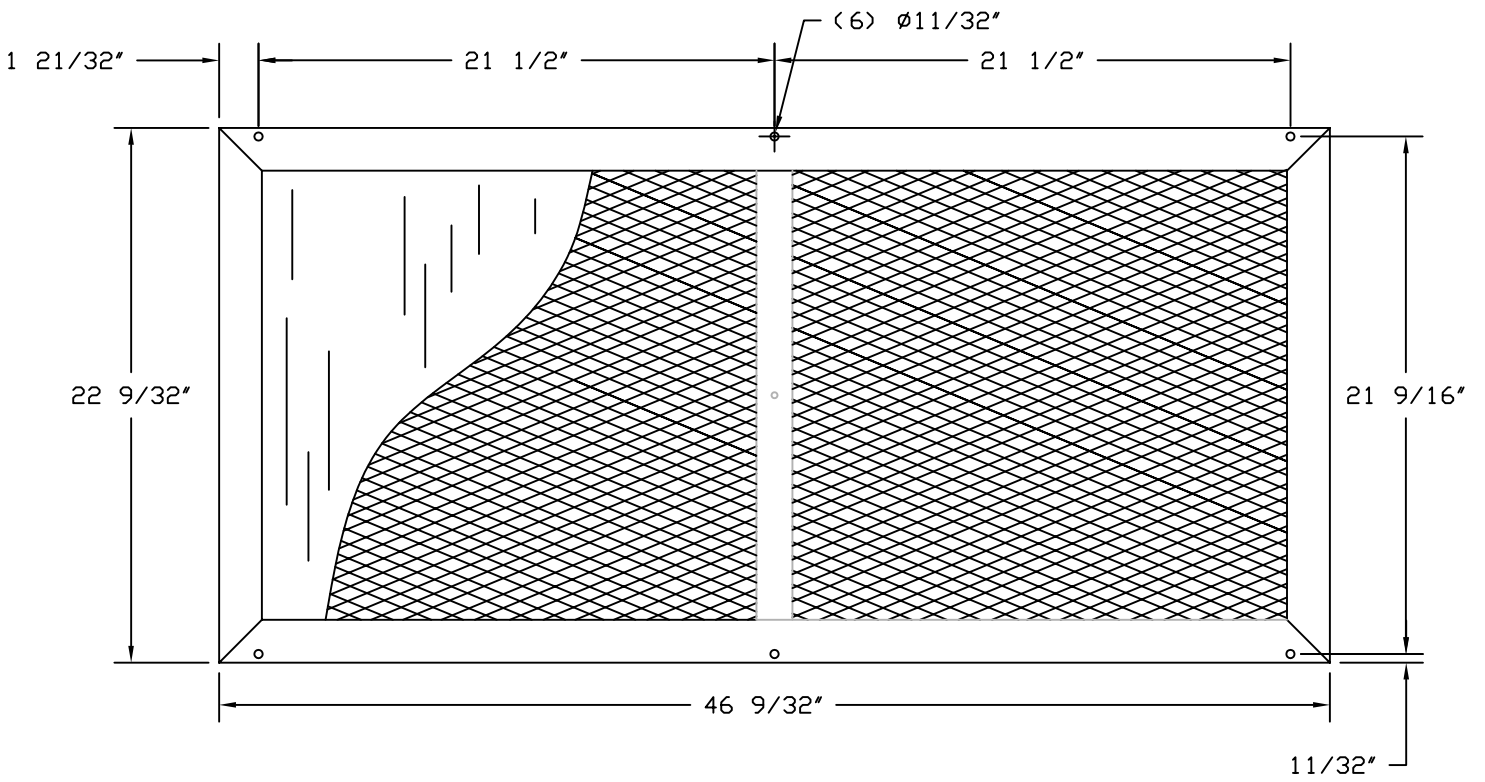

GS-493-2424-SF

SIZE CODE	FILTER SIZE		RATED FLOW(CFM)	PD "w.g.	
	HEIGHT	WIDTH		493	591
2424	22-9/32"	22-9/32"	360	0.66	0.80
2448	22-9/32"	46-9/32"	720	0.66	0.80
2436	22-9/32"	34-9/32"	540	0.66	0.80

- DOWNSTREAM GRILLE
EXPANDED CRS STANDARD
- SF - STAINLESS STEEL PERF 40%
 - CF - CRS PERF 40%
 - AF - ANODIZED ALUMINUM PERF 40%

- FILTER MEDIA
- 493 - 007 DIMPLE PLEAT
 - 591 - 009 DIMPLE PLEAT

TITLE:
CLEANROOM PRODUCT, PUREFLO GS
REPLACEMENT FILTER

Flanders
FLANDERS FILTERS, INC.

DRAWING NO.
GS FLTR

SPACE
Filters Pty Ltd
1500 753 451