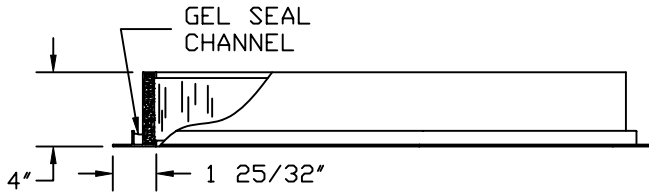

FPM-493-2424-SF

| SIZE CODE | FILTER SIZE | | RATED FLOW(CFM) | PD "w.g. | |
|-----------|-------------|----------|-----------------|----------|------|
| | HEIGHT | WIDTH | | 493 | 591 |
| 2424 | 22-9/32" | 22-9/32" | 360 | 0.66 | 0.80 |
| 2448 | 22-9/32" | 46-9/32" | 720 | 0.66 | 0.80 |
| 2436 | 22-9/32" | 34-9/32" | 540 | 0.66 | 0.80 |

DOWNSTREAM GRILLE
EXPANDED CRS STANDARD
 SF - STAINLESS STEEL PERF 40%
 CF - CRS PERF 40%
 AF - ANODIZED ALUMINUM PERF 40%

FILTER MEDIA
 493 - 007 DIMPLE PLEAT
 591 - 009 DIMPLE PLEAT

TITLE:
CLEANROOM PRODUCT, PUREFLO FPM
REPLACEMENT FILTER