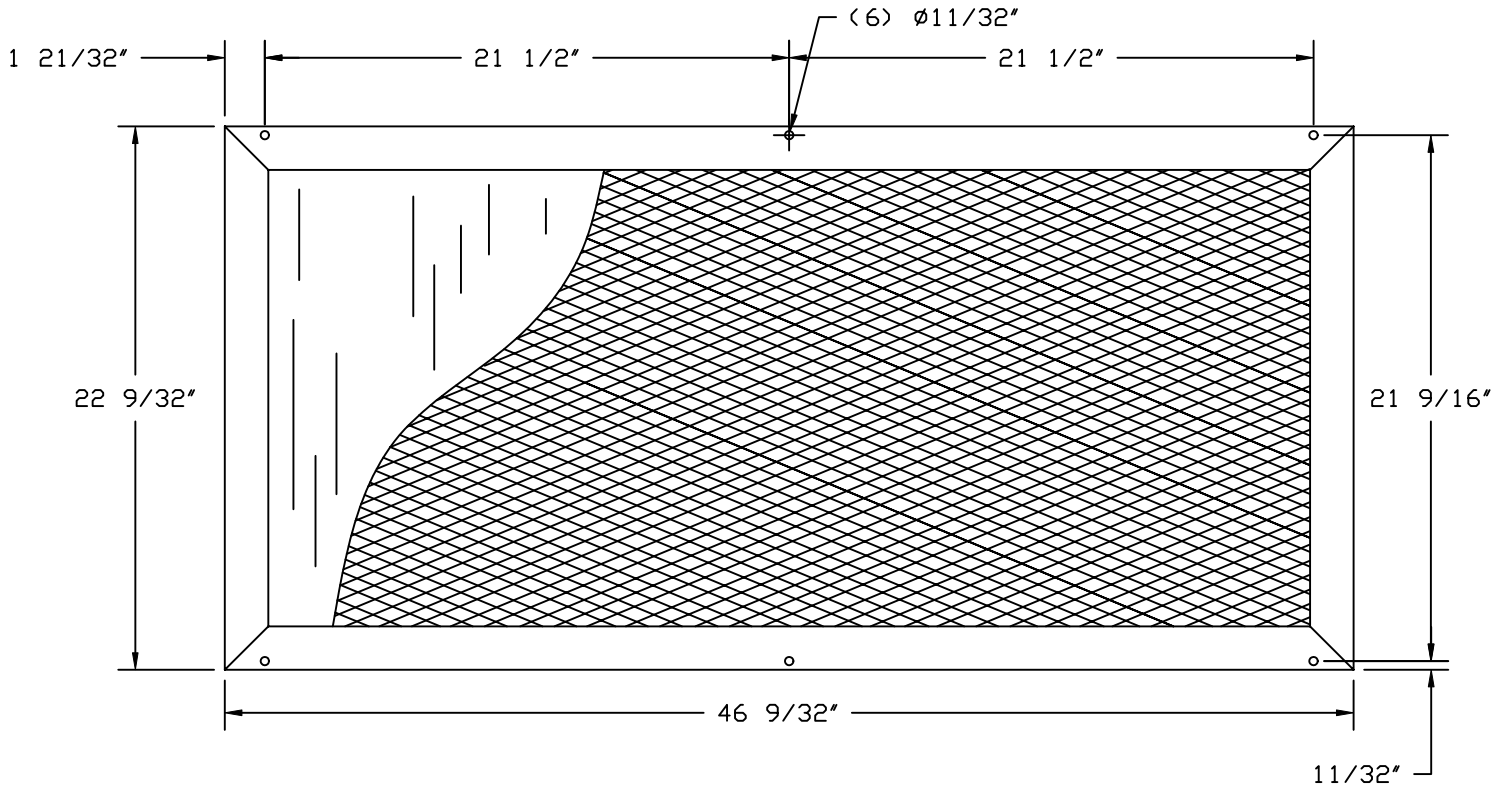

FPM-493-2424-SF

| SIZE CODE | FILTER SIZE | | RATED FLOW(CFM) | PD "w.g. | |
|-----------|-------------|----------|-----------------|----------|------|
| | HEIGHT | WIDTH | | 493 | 591 |
| 2424 | 22-9/32" | 22-9/32" | 360 | 0.66 | 0.80 |
| 2448 | 22-9/32" | 46-9/32" | 720 | 0.66 | 0.80 |
| 2436 | 22-9/32" | 34-9/32" | 540 | 0.66 | 0.80 |

DOWNSTREAM GRILLE
EXPANDED CRS STANDARD
 SF - STAINLESS STEEL PERF 40%
 CF - CRS PERF 40%
 AF - ANODIZED ALUMINUM PERF 40%

FILTER MEDIA
 493 - 007 DIMPLE PLEAT
 591 - 009 DIMPLE PLEAT

TITLE:
CLEANROOM PRODUCT, PUREFLO FPM
REPLACEMENT FILTER