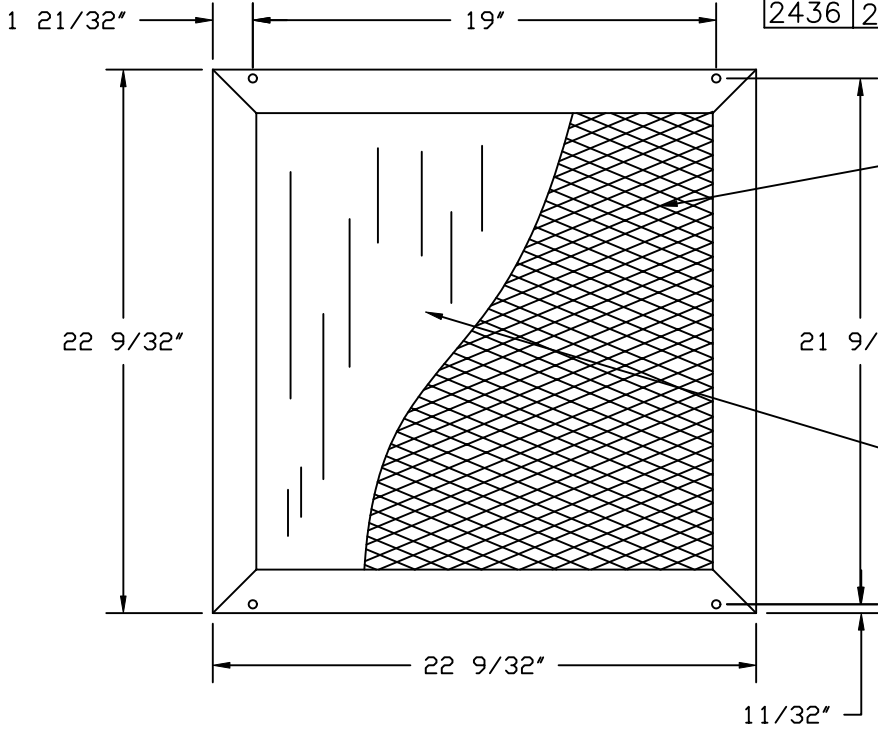

FPM-493-2424-SF

| SIZE CODE | FILTER SIZE | | RATED FLOW(CFM) | PD "w.g. | |
|-----------|-------------|----------|-----------------|----------|------|
| | HEIGHT | WIDTH | | 493 | 591 |
| 2424 | 22-9/32" | 22-9/32" | 360 | 0.66 | 0.80 |
| 2448 | 22-9/32" | 46-9/32" | 720 | 0.66 | 0.80 |
| 2436 | 22-9/32" | 34-9/32" | 540 | 0.66 | 0.80 |

DOWNSTREAM GRILLE
EXPANDED CRS STANDARD
 SF - STAINLESS STEEL PERF 40%
 CF - CRS PERF 40%
 AF - ANODIZED ALUMINUM PERF 40%

FILTER MEDIA
 493 - 007 DIMPLE PLEAT
 591 - 009 DIMPLE PLEAT

TITLE:
CLEANROOM PRODUCT, PUREFLO FPM
REPLACEMENT FILTER